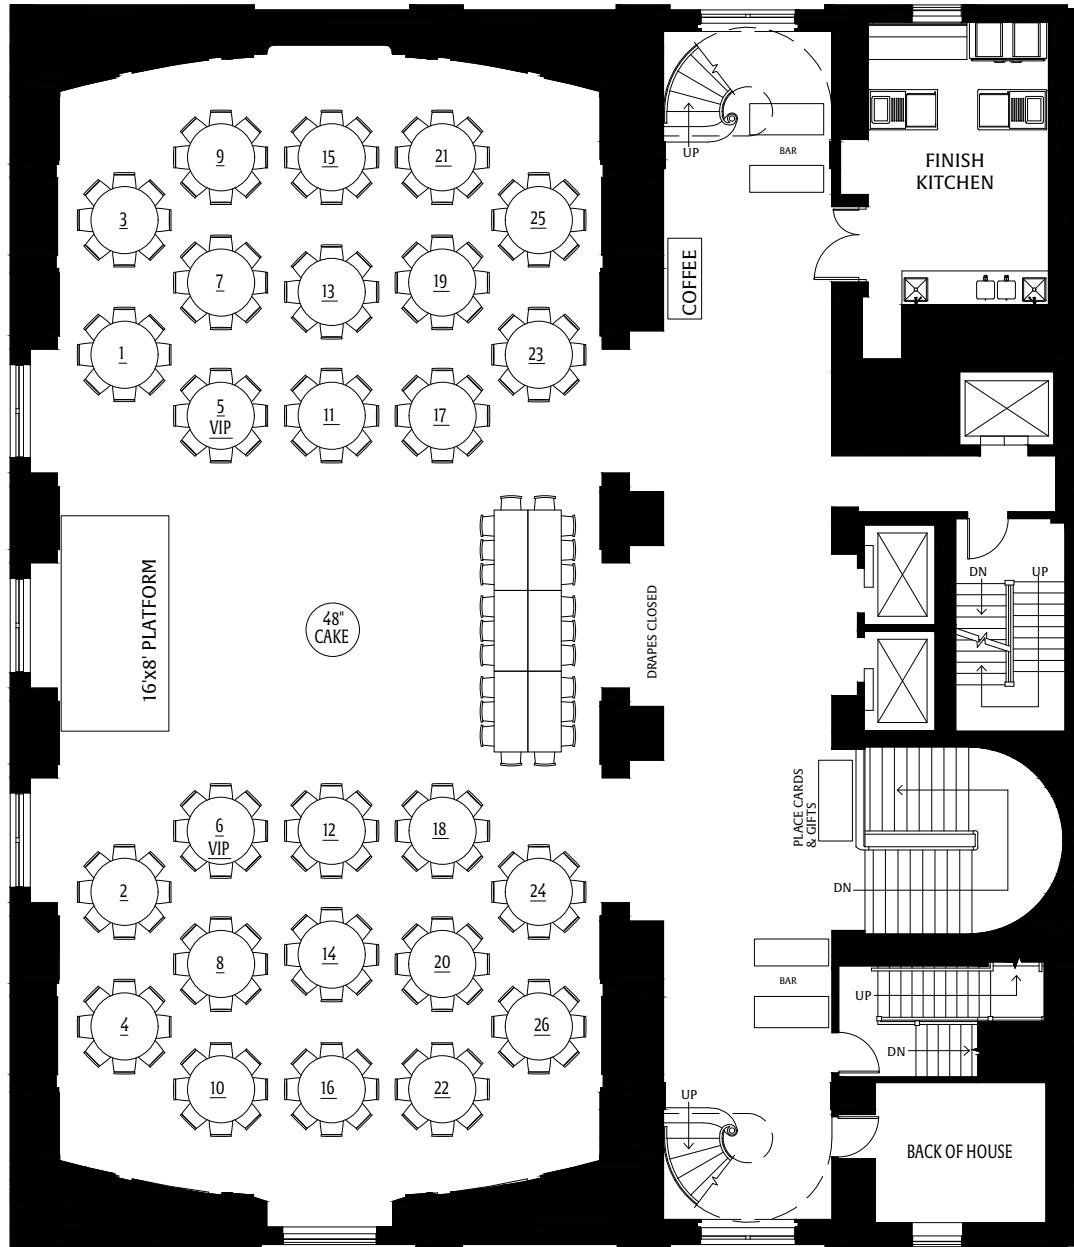

WEDDING FLOOR PLANS

FORBES

HOSPITALITY

GEM THEATRE
WEDDING
FLOOR PLANS

GEM THEATRE — GEM THEATRE DINING

FORBES WEDDINGS

GEM THEATRE — CENTURY DINING ROOM

FORBES WEDDINGS

BRUSH ST.

MADISON ST.

GEM THEATRE — GEM THEATRE CEREMONY SET

FORBES WEDDINGS

GEM THEATRE — CENTURY THEATRE CEREMONY SET

FORBES WEDDINGS

COLONY CLUB
WEDDING
FLOOR PLANS

COLONY CLUB — MONTCALM & PARK AVENUE ROOMS

FORBES WEDDINGS

COLONY CLUB — GRAND BALLROOM | Center Set Sweetheart Table

FORBES WEDDINGS

COLONY CLUB — GRAND BALLROOM | Center Set Traditional Head Table

FORBES WEDDINGS

COLONY CLUB — GRAND BALLROOM | Center Set Captain's Table

FORBES WEDDINGS

COLONY CLUB — GRAND BALLROOM | Center Set Ceremony

FORBES WEDDINGS

COLONY CLUB — GRAND BALLROOM | North Set Ceremony

FORBES WEDDINGS

COLONY CLUB — PETITE BALLROOM | Wedding Reception

FORBES WEDDINGS