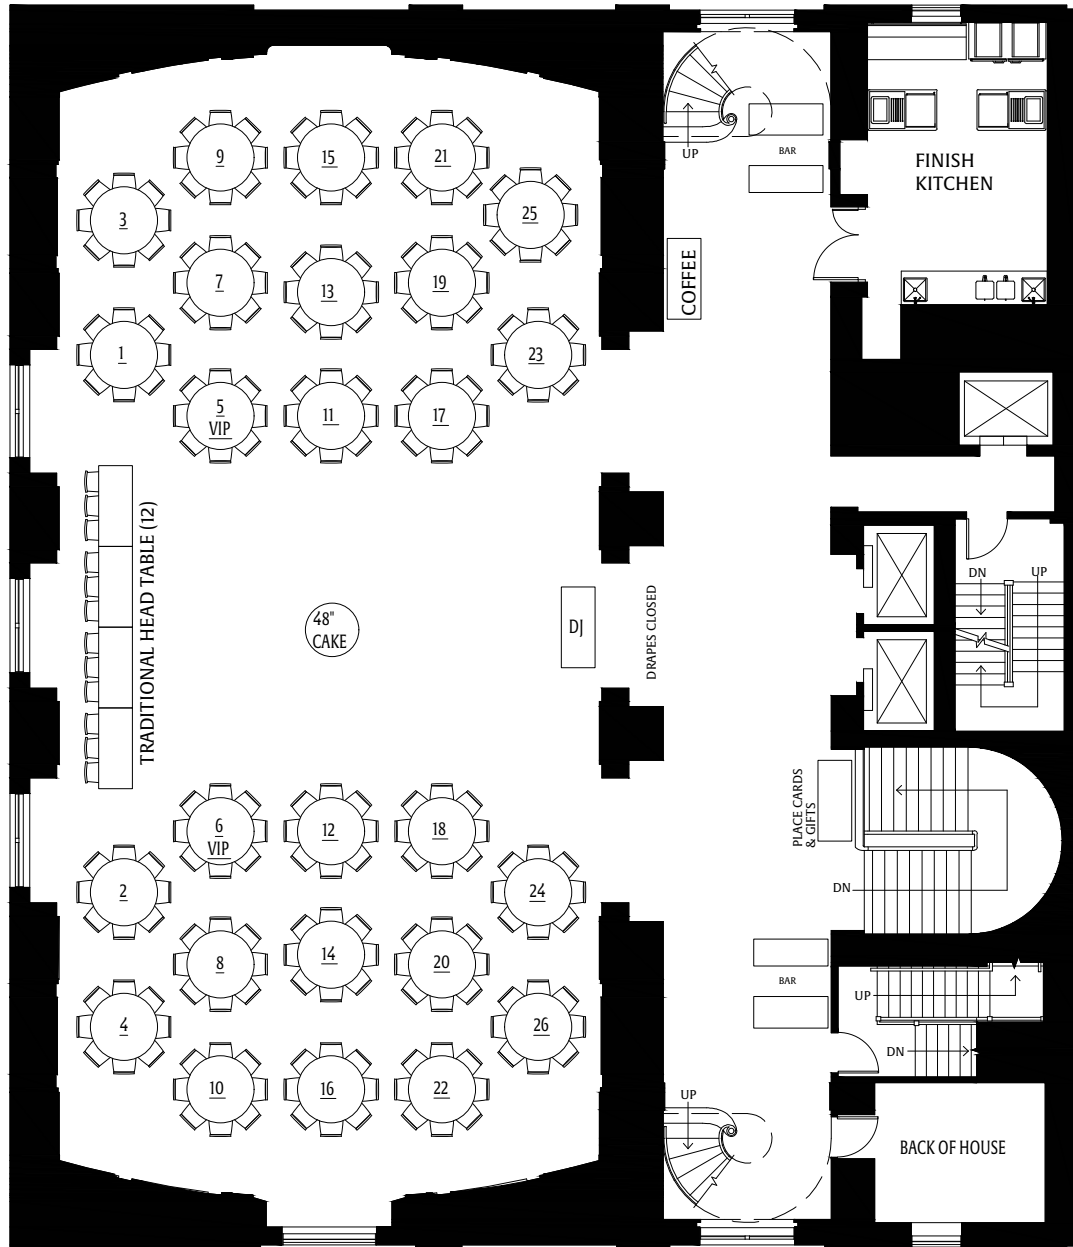

WEDDING FLOOR PLANS

FORBES

HOSPITALITY

GEM THEATRE
WEDDING
FLOOR PLANS

GEM THEATRE — GEM THEATRE DINING

FORBES WEDDINGS

GEM THEATRE — CENTURY DINING ROOM

FORBES WEDDINGS

BRUSH ST.

MADISON ST.

GEM THEATRE — GEM THEATRE CEREMONY SET

FORBES WEDDINGS

GEM THEATRE — CENTURY THEATRE CEREMONY SET

FORBES WEDDINGS

COLONY CLUB
WEDDING
FLOOR PLANS

COLONY CLUB — MONTCALM & PARK AVENUE ROOMS

FORBES WEDDINGS

COLONY CLUB — GRAND BALLROOM | Center Set Sweetheart Table

FORBES WEDDINGS

COLONY CLUB — GRAND BALLROOM | Center Set Traditional Head Table

FORBES WEDDINGS

COLONY CLUB — GRAND BALLROOM | Center Set Captain's Table

FORBES WEDDINGS

COLONY CLUB — GRAND BALLROOM | Center Set Ceremony

FORBES WEDDINGS

COLONY CLUB — GRAND BALLROOM | North Set Ceremony

FORBES WEDDINGS

COLONY CLUB — PETITE BALLROOM | Wedding Reception

FORBES WEDDINGS