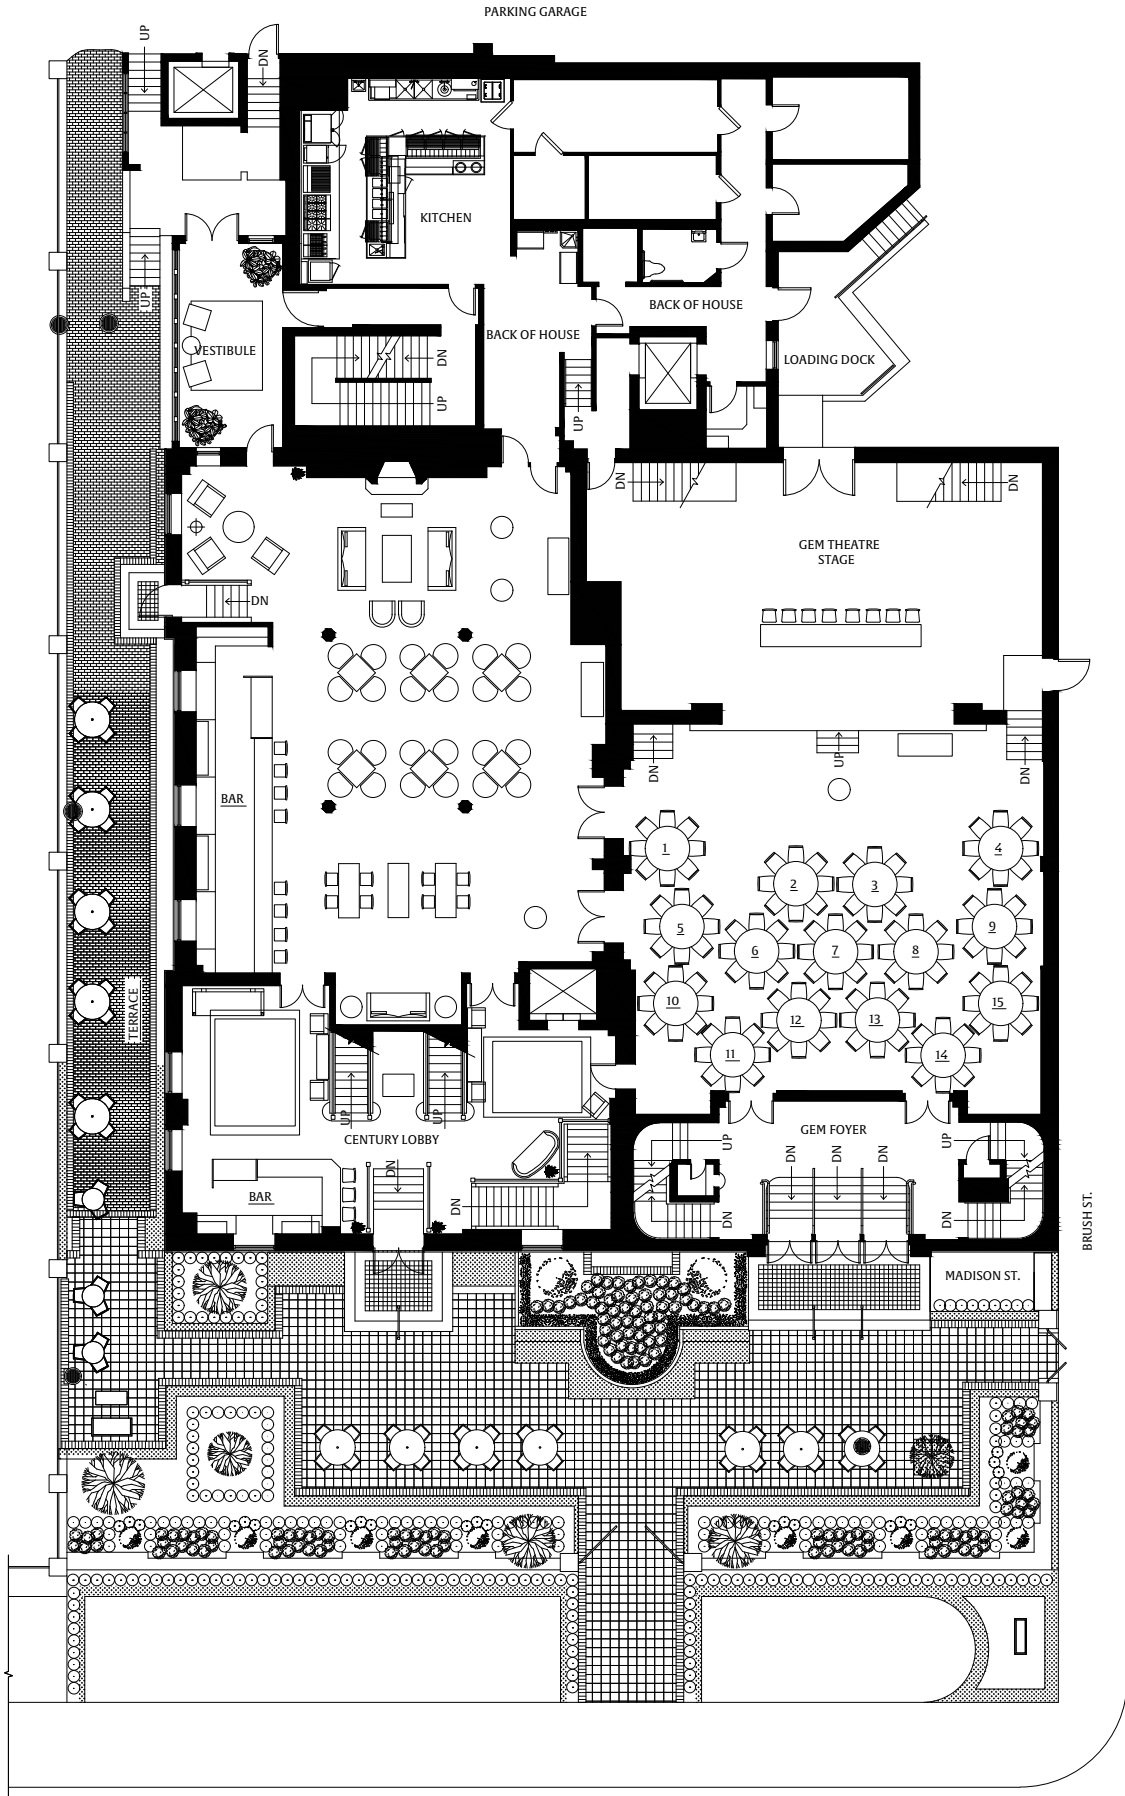

WEDDING FLOOR PLANS

FORBES

HOSPITALITY

GEM THEATRE
WEDDING
FLOOR PLANS

GEM THEATRE — GEM THEATRE DINING

FORBES WEDDINGS

GEM THEATRE — CENTURY DINING ROOM

FORBES WEDDINGS

BRUSH ST.

MADISON ST.

GEM THEATRE — GEM THEATRE CEREMONY SET

FORBES WEDDINGS

GEM THEATRE — CENTURY THEATRE CEREMONY SET

FORBES WEDDINGS

COLONY CLUB
WEDDING
FLOOR PLANS

COLONY CLUB — MONTCALM & PARK AVENUE ROOMS

FORBES WEDDINGS

COLONY CLUB — GRAND BALLROOM | Center Set Sweetheart Table

FORBES WEDDINGS

COLONY CLUB — GRAND BALLROOM | Center Set Traditional Head Table

FORBES WEDDINGS

COLONY CLUB — GRAND BALLROOM | Center Set Captain's Table