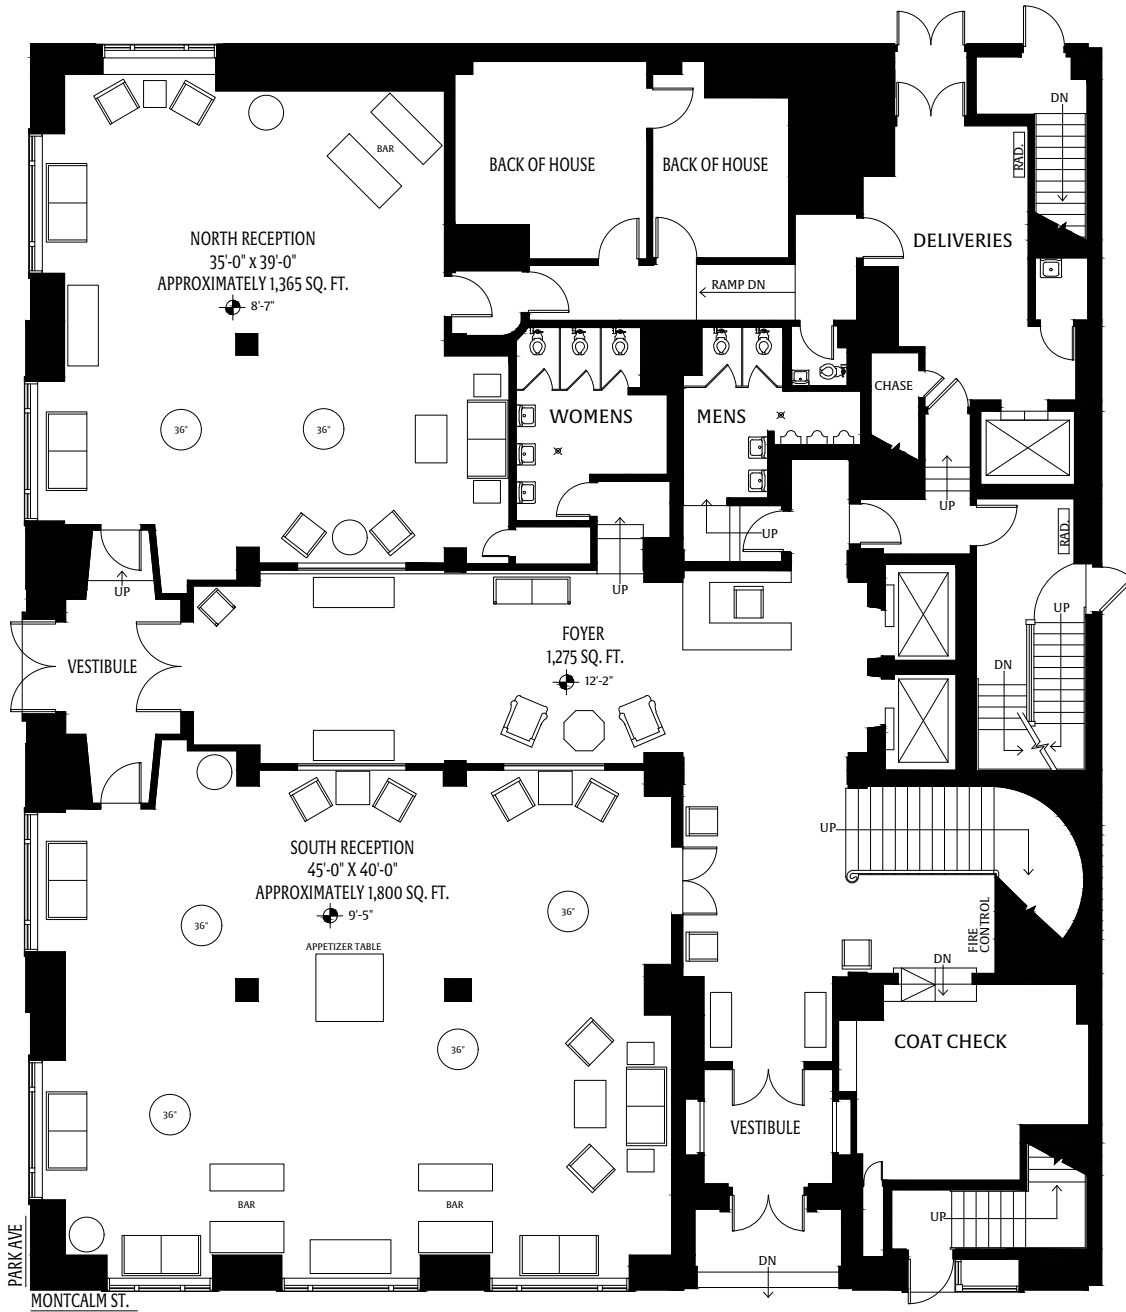

WEDDING FLOOR PLANS

FORBES

HOSPITALITY

GEM THEATRE
WEDDING
FLOOR PLANS

GEM THEATRE — GEM THEATRE DINING

FORBES WEDDINGS

GEM THEATRE — CENTURY DINING ROOM

FORBES WEDDINGS

BRUSH ST.

MADISON ST.

GEM THEATRE — GEM THEATRE CEREMONY SET

FORBES WEDDINGS

GEM THEATRE — CENTURY THEATRE CEREMONY SET

FORBES WEDDINGS

COLONY CLUB
WEDDING
FLOOR PLANS

COLONY CLUB — MONTCALM & PARK AVENUE ROOMS

FORBES WEDDINGS

COLONY CLUB — GRAND BALLROOM | Center Set Sweetheart Table

FORBES WEDDINGS

COLONY CLUB — GRAND BALLROOM | Center Set Traditional Head Table

FORBES WEDDINGS

COLONY CLUB — GRAND BALLROOM | Center Set Captain's Table

FORBES WEDDINGS

COLONY CLUB — GRAND BALLROOM | Center Set Ceremony

FORBES WEDDINGS

COLONY CLUB — GRAND BALLROOM | North Set Ceremony

FORBES WEDDINGS

COLONY CLUB — PETITE BALLROOM | Wedding Reception

FORBES WEDDINGS