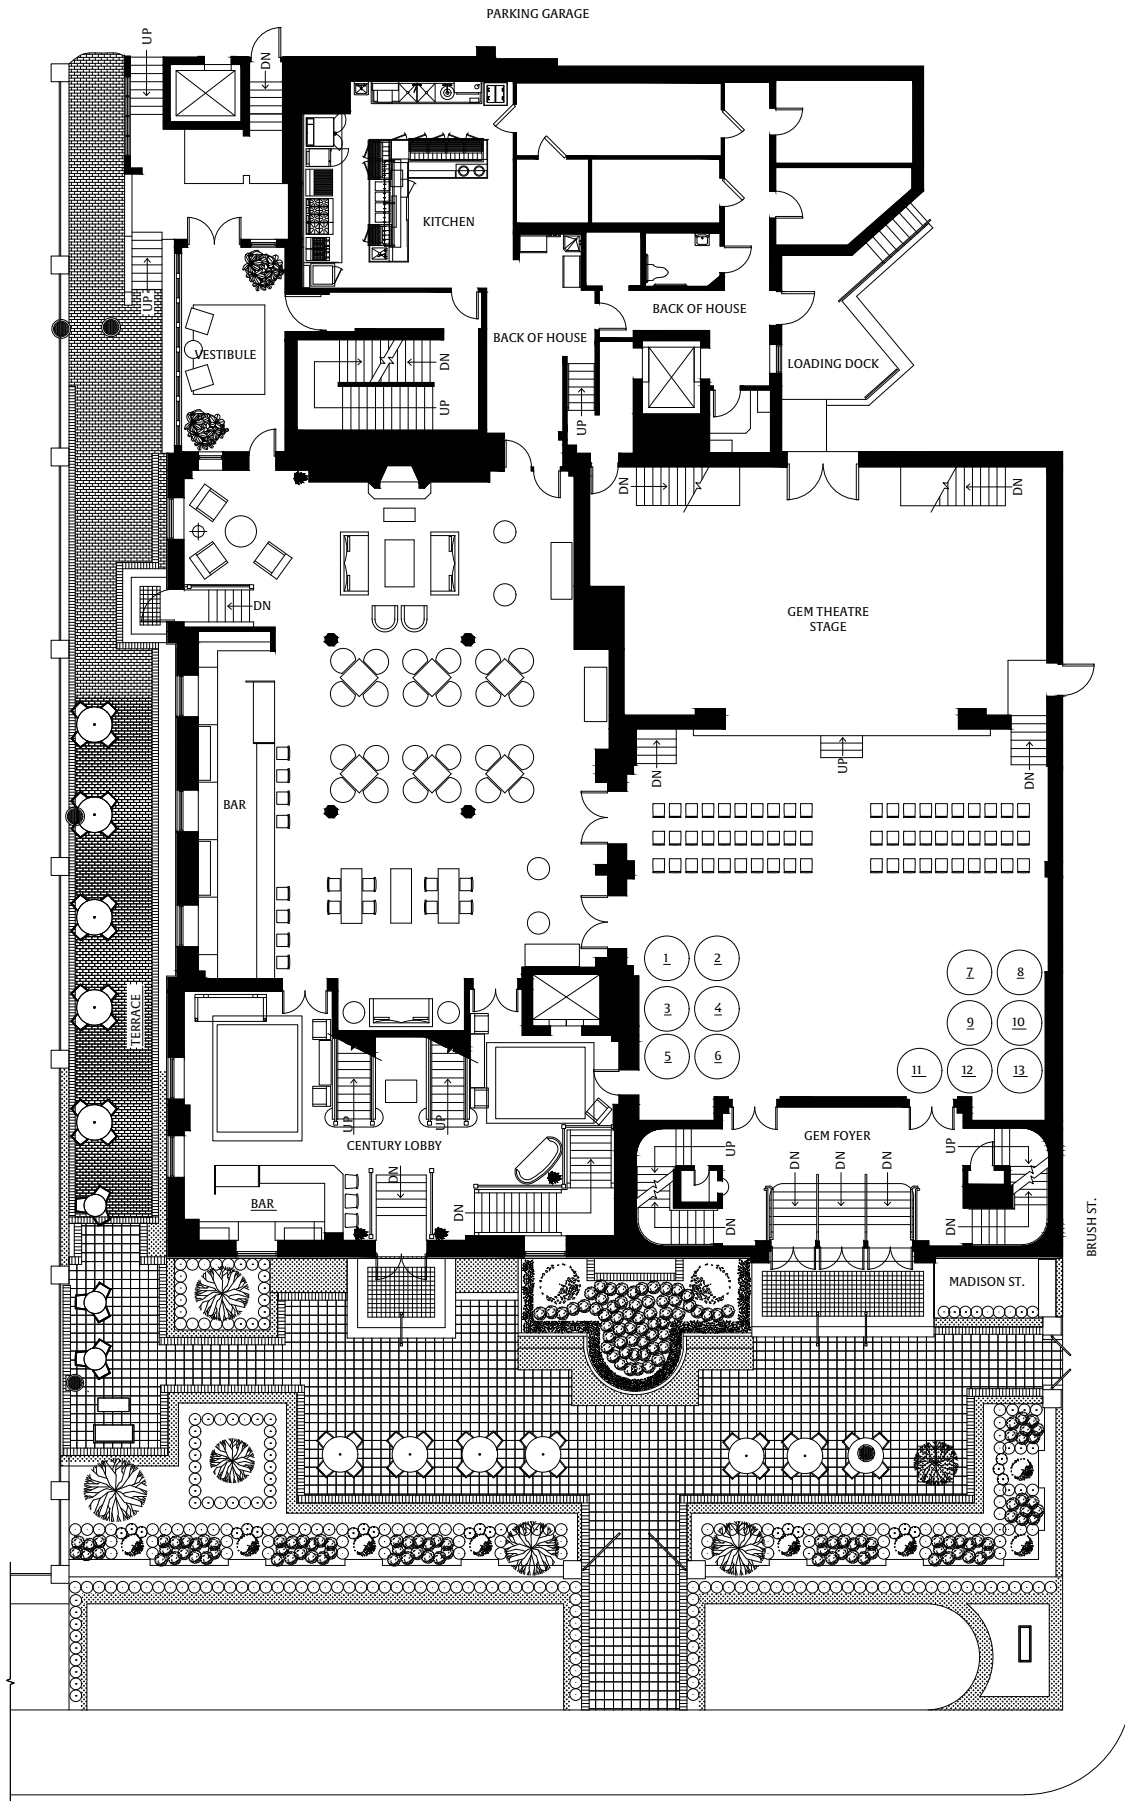

WEDDING FLOOR PLANS

FORBES

HOSPITALITY

GEM THEATRE
WEDDING
FLOOR PLANS

GEM THEATRE — GEM THEATRE DINING

FORBES WEDDINGS

GEM THEATRE — CENTURY DINING ROOM

FORBES WEDDINGS

BRUSH ST.

MADISON ST.

GEM THEATRE — GEM THEATRE CEREMONY SET

FORBES WEDDINGS

GEM THEATRE — CENTURY THEATRE CEREMONY SET

FORBES WEDDINGS

COLONY CLUB
WEDDING
FLOOR PLANS

COLONY CLUB — MONTCALM & PARK AVENUE ROOMS

FORBES WEDDINGS

COLONY CLUB — GRAND BALLROOM | Center Set Sweetheart Table

FORBES WEDDINGS

COLONY CLUB — GRAND BALLROOM | Center Set Traditional Head Table

FORBES WEDDINGS

COLONY CLUB — GRAND BALLROOM | Center Set Captain's Table