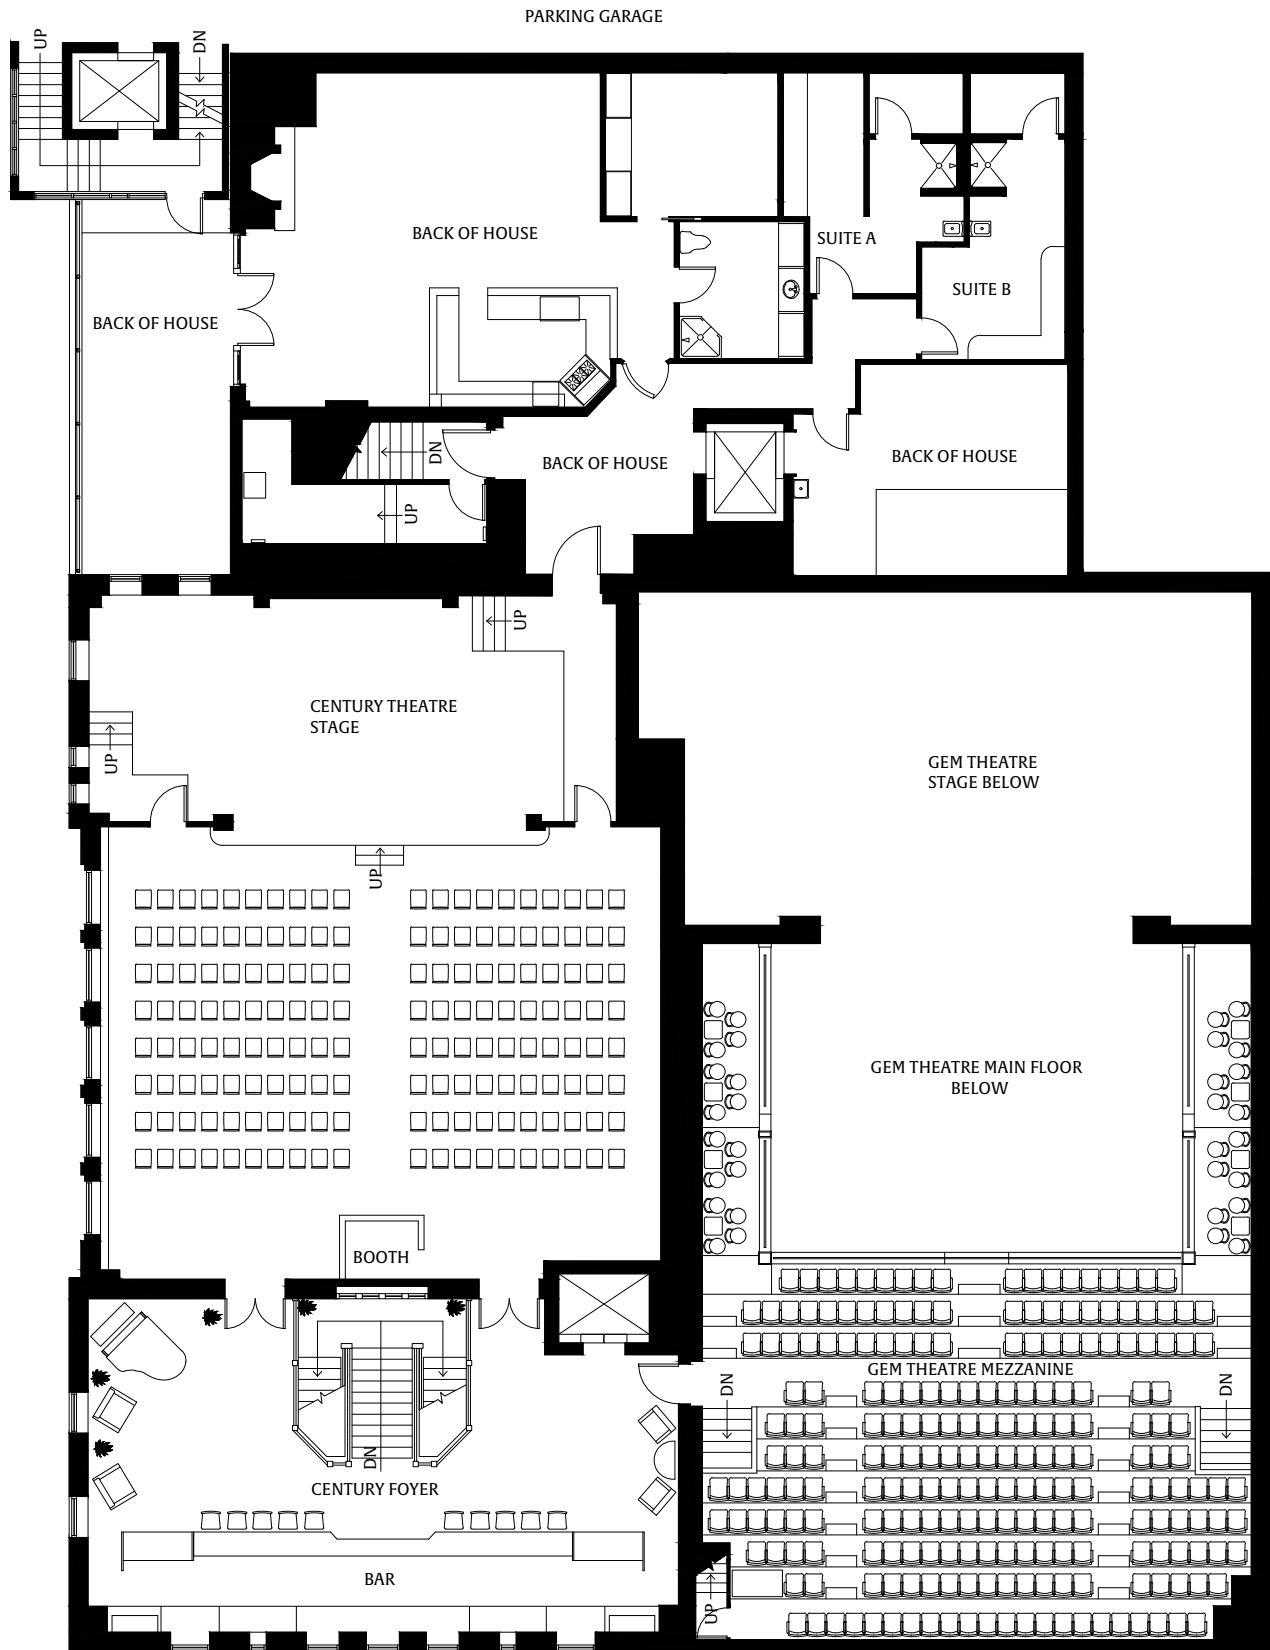

WEDDING FLOOR PLANS

FORBES

HOSPITALITY

GEM THEATRE
WEDDING
FLOOR PLANS

GEM THEATRE — GEM THEATRE DINING

FORBES WEDDINGS

GEM THEATRE — CENTURY DINING ROOM

FORBES WEDDINGS

BRUSH ST.

MADISON ST.

GEM THEATRE — GEM THEATRE CEREMONY SET

FORBES WEDDINGS

GEM THEATRE — CENTURY THEATRE CEREMONY SET

FORBES WEDDINGS

COLONY CLUB
WEDDING
FLOOR PLANS

COLONY CLUB — MONTCALM & PARK AVENUE ROOMS

FORBES WEDDINGS

COLONY CLUB — GRAND BALLROOM | Center Set Sweetheart Table

FORBES WEDDINGS

COLONY CLUB — GRAND BALLROOM | Center Set Traditional Head Table

FORBES WEDDINGS

COLONY CLUB — GRAND BALLROOM | Center Set Captain's Table

FORBES WEDDINGS

COLONY CLUB — GRAND BALLROOM | Center Set Ceremony

FORBES WEDDINGS

COLONY CLUB — GRAND BALLROOM | North Set Ceremony

FORBES WEDDINGS

COLONY CLUB — PETITE BALLROOM | Wedding Reception

FORBES WEDDINGS