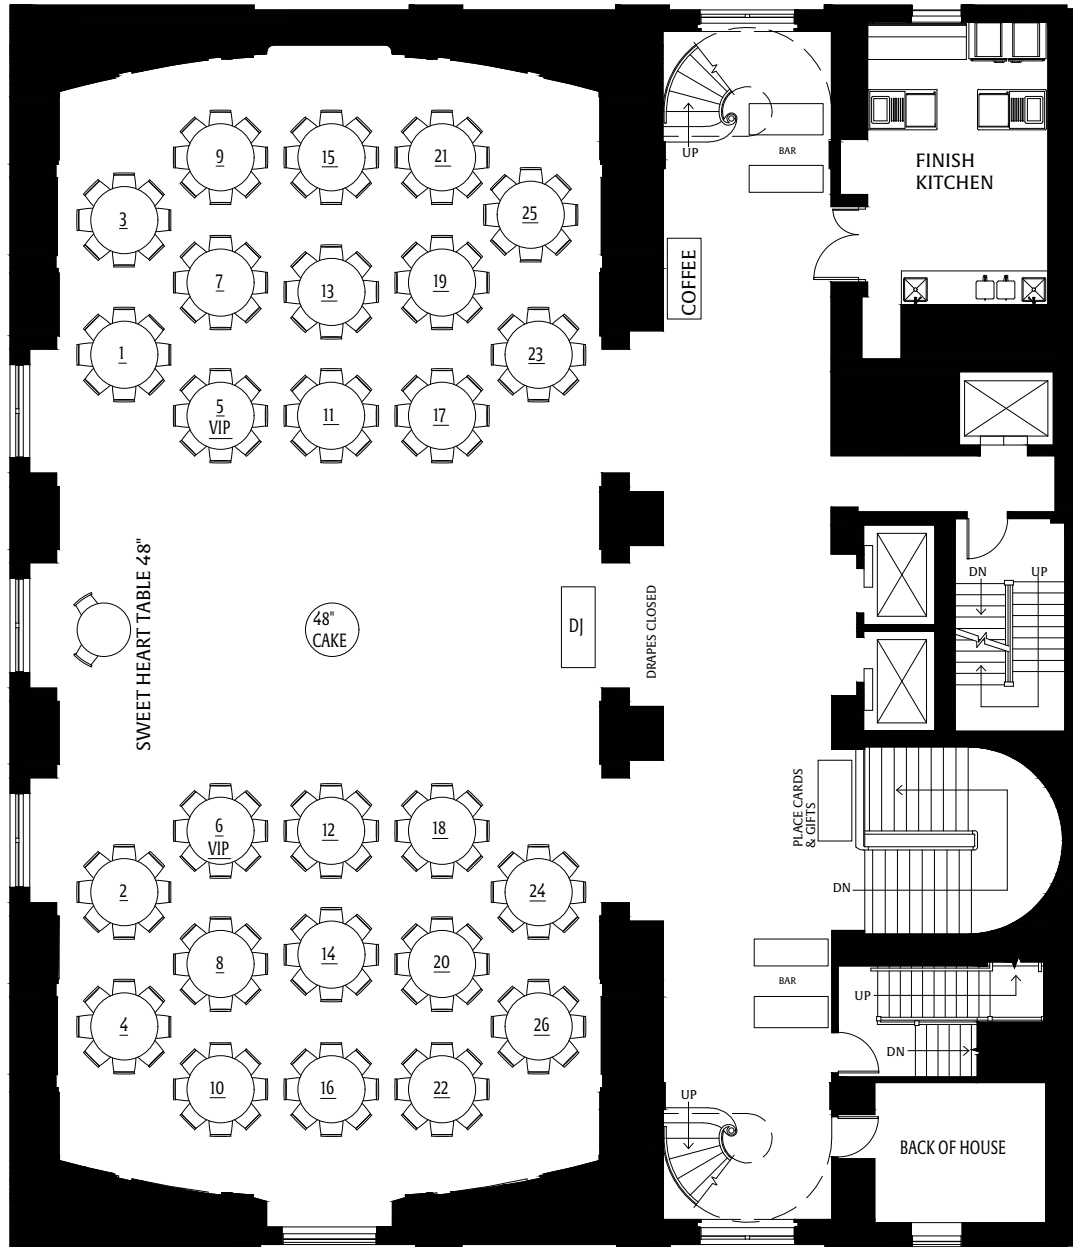

WEDDING FLOOR PLANS

FORBES

HOSPITALITY

GEM THEATRE
WEDDING
FLOOR PLANS

GEM THEATRE — GEM THEATRE DINING

FORBES WEDDINGS

GEM THEATRE — CENTURY DINING ROOM

FORBES WEDDINGS

BRUSH ST.

MADISON ST.

GEM THEATRE — GEM THEATRE CEREMONY SET

FORBES WEDDINGS

GEM THEATRE — CENTURY THEATRE CEREMONY SET

FORBES WEDDINGS

COLONY CLUB
WEDDING
FLOOR PLANS

COLONY CLUB — MONTCALM & PARK AVENUE ROOMS

FORBES WEDDINGS

COLONY CLUB — GRAND BALLROOM | Center Set Sweetheart Table

FORBES WEDDINGS

COLONY CLUB — GRAND BALLROOM | Center Set Traditional Head Table

FORBES WEDDINGS

COLONY CLUB — GRAND BALLROOM | Center Set Captain's Table

FORBES WEDDINGS

COLONY CLUB — GRAND BALLROOM | Center Set Ceremony

FORBES WEDDINGS

COLONY CLUB — GRAND BALLROOM | North Set Ceremony

FORBES WEDDINGS

COLONY CLUB — PETITE BALLROOM | Wedding Reception

FORBES WEDDINGS