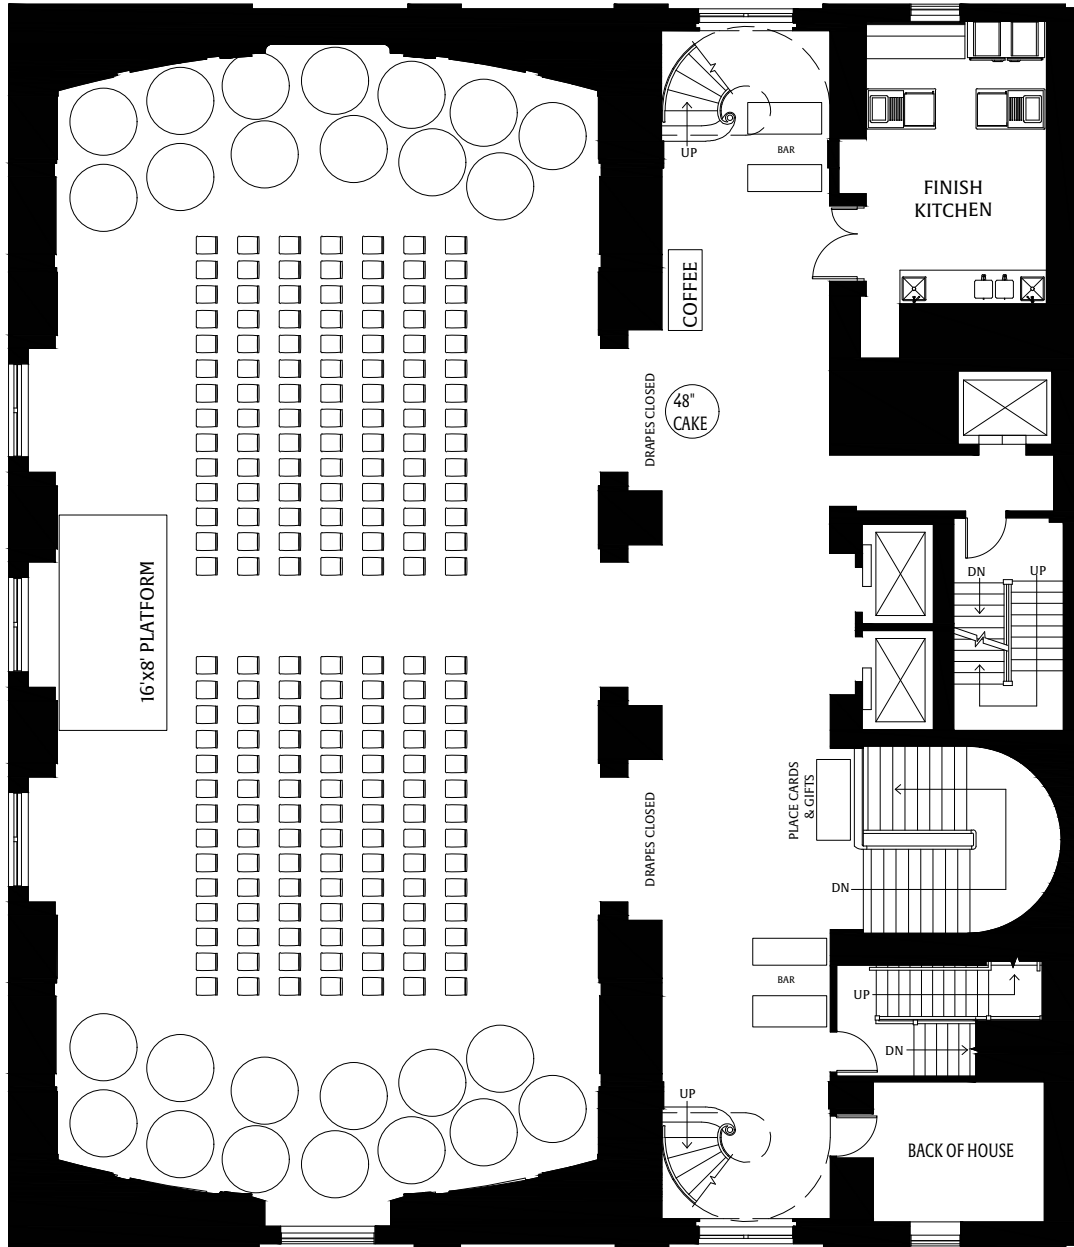

WEDDING FLOOR PLANS

FORBES

HOSPITALITY

GEM THEATRE
WEDDING
FLOOR PLANS

GEM THEATRE — GEM THEATRE DINING

FORBES WEDDINGS

GEM THEATRE — CENTURY DINING ROOM

FORBES WEDDINGS

BRUSH ST.

MADISON ST.

GEM THEATRE — GEM THEATRE CEREMONY SET

FORBES WEDDINGS

GEM THEATRE — CENTURY THEATRE CEREMONY SET

FORBES WEDDINGS

COLONY CLUB
WEDDING
FLOOR PLANS

COLONY CLUB — MONTCALM & PARK AVENUE ROOMS

FORBES WEDDINGS

COLONY CLUB — GRAND BALLROOM | Center Set Sweetheart Table

FORBES WEDDINGS

COLONY CLUB — GRAND BALLROOM | Center Set Traditional Head Table

FORBES WEDDINGS

COLONY CLUB — GRAND BALLROOM | Center Set Captain's Table

FORBES WEDDINGS

COLONY CLUB — GRAND BALLROOM | Center Set Ceremony

FORBES WEDDINGS

COLONY CLUB — GRAND BALLROOM | North Set Ceremony

FORBES WEDDINGS

COLONY CLUB — PETITE BALLROOM | Wedding Reception

FORBES WEDDINGS