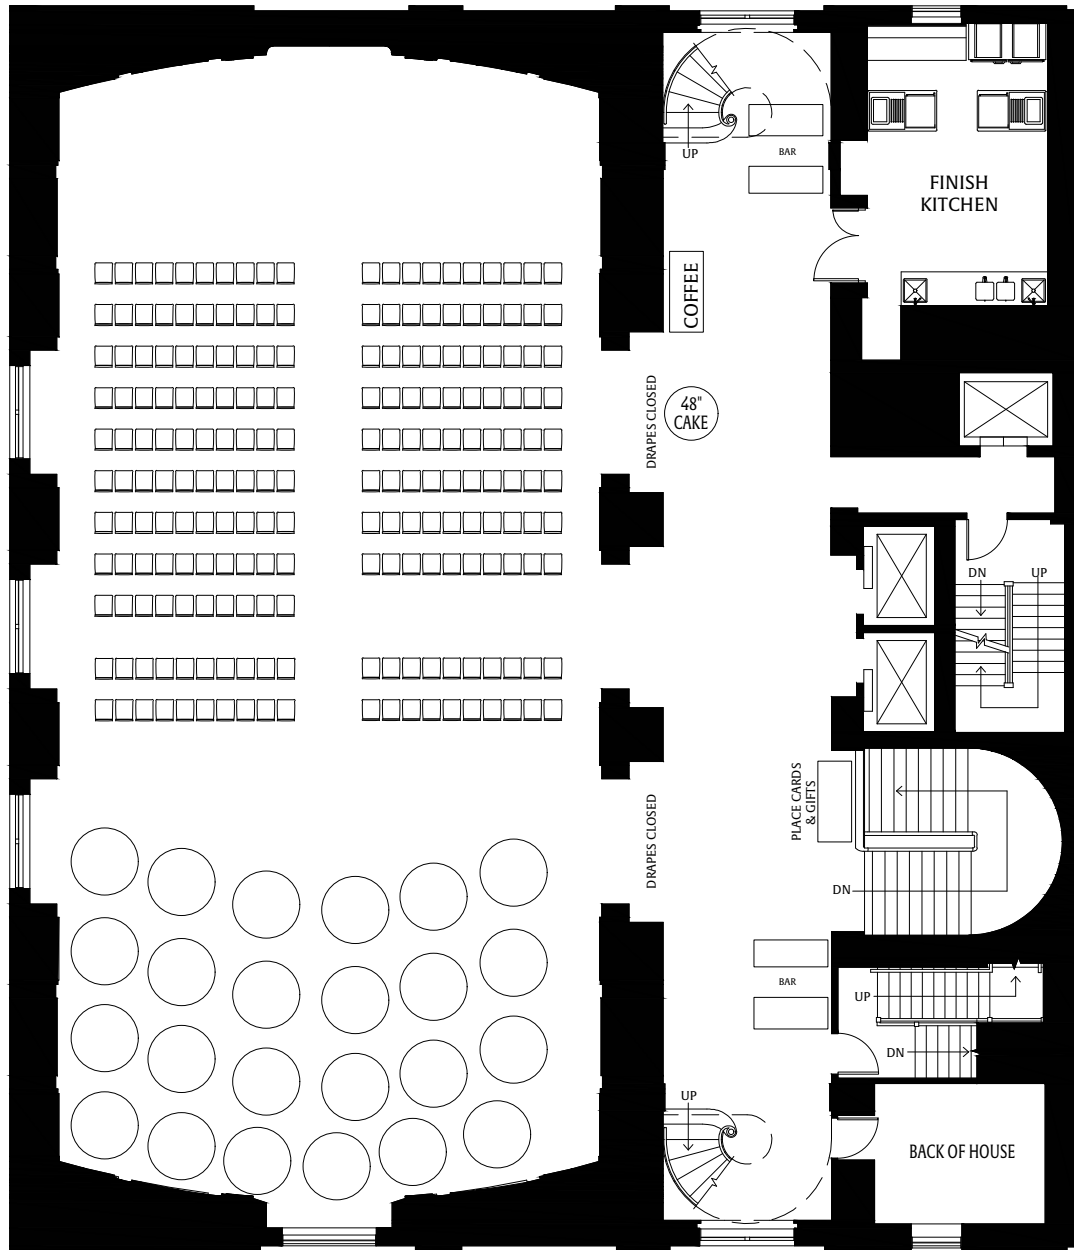

WEDDING FLOOR PLANS

FORBES

HOSPITALITY

GEM THEATRE
WEDDING
FLOOR PLANS

GEM THEATRE — GEM THEATRE DINING

FORBES WEDDINGS

GEM THEATRE — CENTURY DINING ROOM

FORBES WEDDINGS

BRUSH ST.

MADISON ST.

GEM THEATRE — GEM THEATRE CEREMONY SET

FORBES WEDDINGS

GEM THEATRE — CENTURY THEATRE CEREMONY SET

FORBES WEDDINGS

COLONY CLUB
WEDDING
FLOOR PLANS

COLONY CLUB — MONTCALM & PARK AVENUE ROOMS

FORBES WEDDINGS

COLONY CLUB — GRAND BALLROOM | Center Set Sweetheart Table

FORBES WEDDINGS

COLONY CLUB — GRAND BALLROOM | Center Set Traditional Head Table

FORBES WEDDINGS

COLONY CLUB — GRAND BALLROOM | Center Set Captain's Table

FORBES WEDDINGS

COLONY CLUB — GRAND BALLROOM | Center Set Ceremony

FORBES WEDDINGS

COLONY CLUB — GRAND BALLROOM | North Set Ceremony

FORBES WEDDINGS

COLONY CLUB — PETITE BALLROOM | Wedding Reception

FORBES WEDDINGS