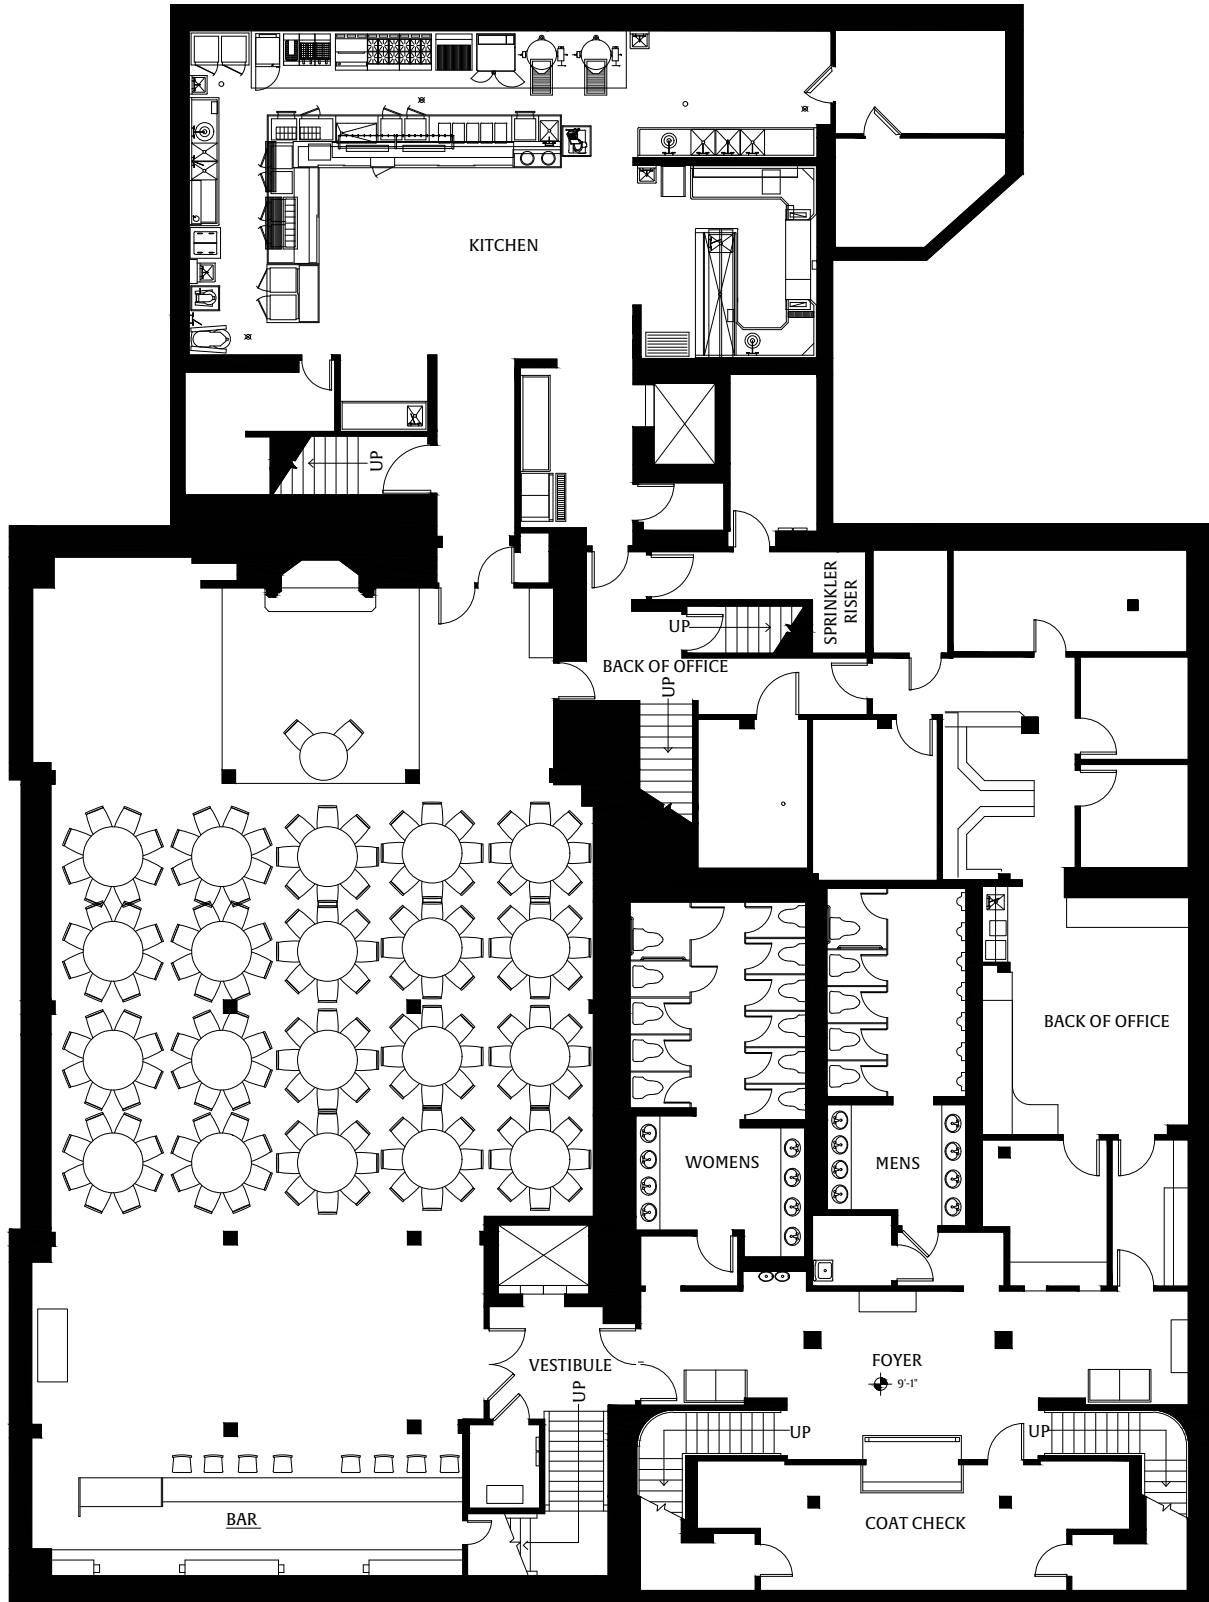

WEDDING FLOOR PLANS

FORBES

HOSPITALITY

GEM THEATRE
WEDDING
FLOOR PLANS

GEM THEATRE — GEM THEATRE DINING

FORBES WEDDINGS

GEM THEATRE — CENTURY DINING ROOM

FORBES WEDDINGS

BRUSH ST.

MADISON ST.

GEM THEATRE — GEM THEATRE CEREMONY SET

FORBES WEDDINGS

GEM THEATRE — CENTURY THEATRE CEREMONY SET

FORBES WEDDINGS

COLONY CLUB
WEDDING
FLOOR PLANS

COLONY CLUB — MONTCALM & PARK AVENUE ROOMS

FORBES WEDDINGS

COLONY CLUB — GRAND BALLROOM | Center Set Sweetheart Table

FORBES WEDDINGS

COLONY CLUB — GRAND BALLROOM | Center Set Traditional Head Table

FORBES WEDDINGS

COLONY CLUB — GRAND BALLROOM | Center Set Captain's Table